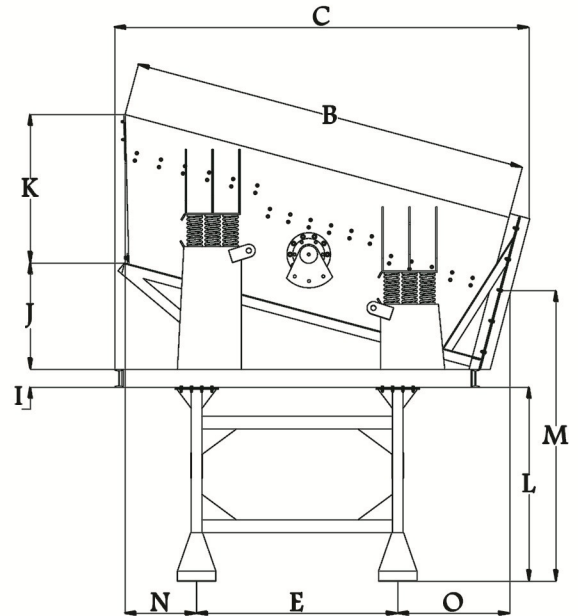

**Grizzly Feeders**

TYPE	MCGF
Power Approx (hp)	15
rpm	900
Weight Approx (kg)	2550
Capacity (T/h)	180~250
Slope of Erection (degree)	15
A	1200
B	3100
C	3250
D	2500
E	1630
F	1560
G	2400
H	3770
I	140
J	940
K	1200
L	1500
M	2500
N	680
O	750

Technical data are approximates and should be used as guide only.  
Capacity and power requirements depend on the type and characteristic of the feed material.