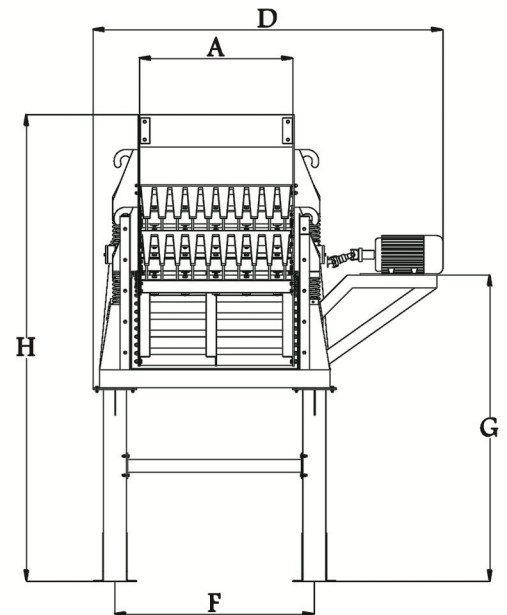

**Grizzly Feeders**

TYPE	MCGF
Power Approx (hp)	15
rpm	900
Weight Approx (kg)	2550
Capacity (T/h)	180~250
Slope of Erection (degree)	15
A	1200
B	3100
C	3250
D	2500
E	1630
F	1560
G	2400
H	3770
I	140
J	940
K	1200
L	1500
M	2500
N	680
O	750

Technical data are approximates and should be used as guide only.  
Capacity and power requirements depend on the type and characteristic of the feed material.